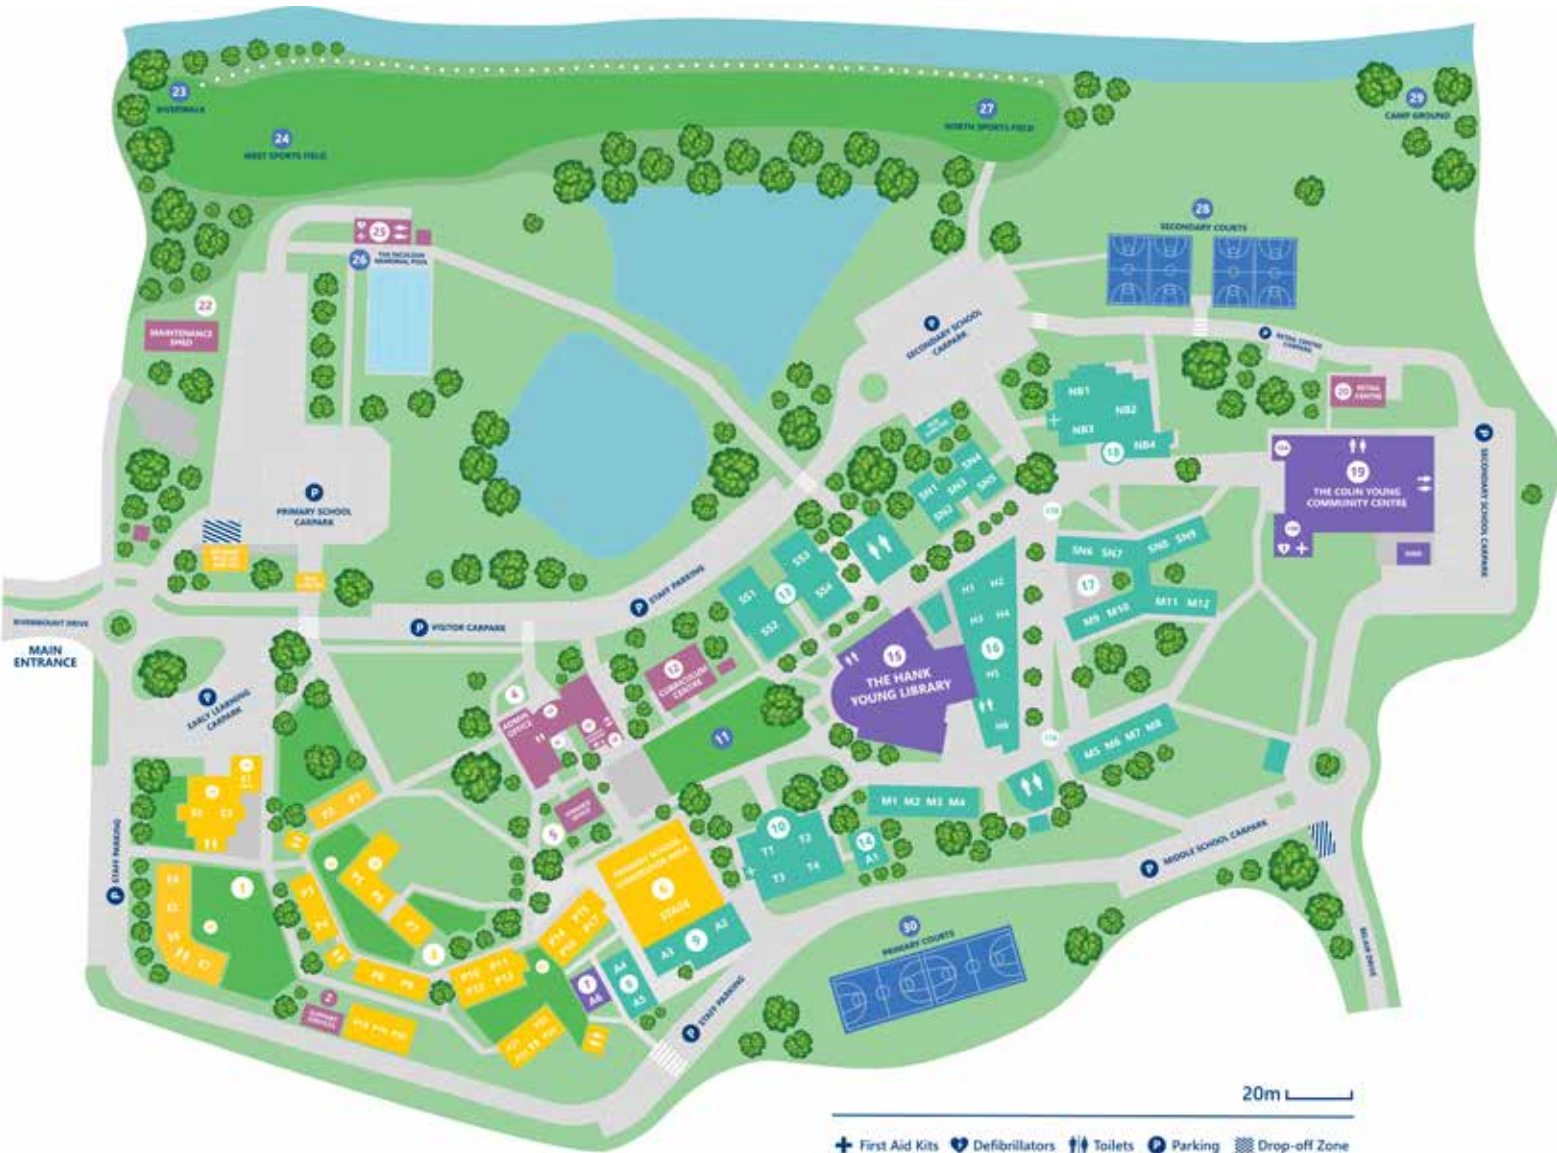

Campus Map

- 1 EARLY LEARNING CENTRE
- 2 STUDENT SUPPORT SERVICES
- 3 PRIMARY SCHOOL CLASSROOMS
- 4 ADMINISTRATION OFFICE
- 5 FINANCE OFFICE
- 6 PRIMARY UNDERCOVER AREA
- 7 PERFORMING ARTS TUITION (A6)
- 8 MUSIC CENTRE
- 9 ART CENTRE

- 10 TECHNOLOGY CENTRE (T1 - T4)
- 11 YALNUN WANGGAIBAH (THE COLLEGE GREEN)
- 12 CURRICULUM CENTRE
- 13 SCIENCE CENTRE (SS1 - SS4)
- 14 DANCE STUDIO (A1)
- 15 THE HANK YOUNG LIBRARY
- 16 THE SENIOR HUB | H1 - H6
- 17 SECONDARY SCHOOL CLASSROOMS
- 18 THE NEVILLE BONNER CENTRE - RIVERS CAFE
- 19 THE COLIN YOUNG COMMUNITY CENTRE

- 20 RETAIL CENTRE
- 22 MAINTENANCE
- 23 RIVERWALK
- 24 WEST SPORTS FIELD
- 25 POOL CANTEEN
- 26 THE NICOLSON MEMORIAL POOL
- 27 NORTH SPORTS FIELD
- 28 SECONDARY COURTS
- 29 CAMP GROUND
- 30 PRIMARY COURTS