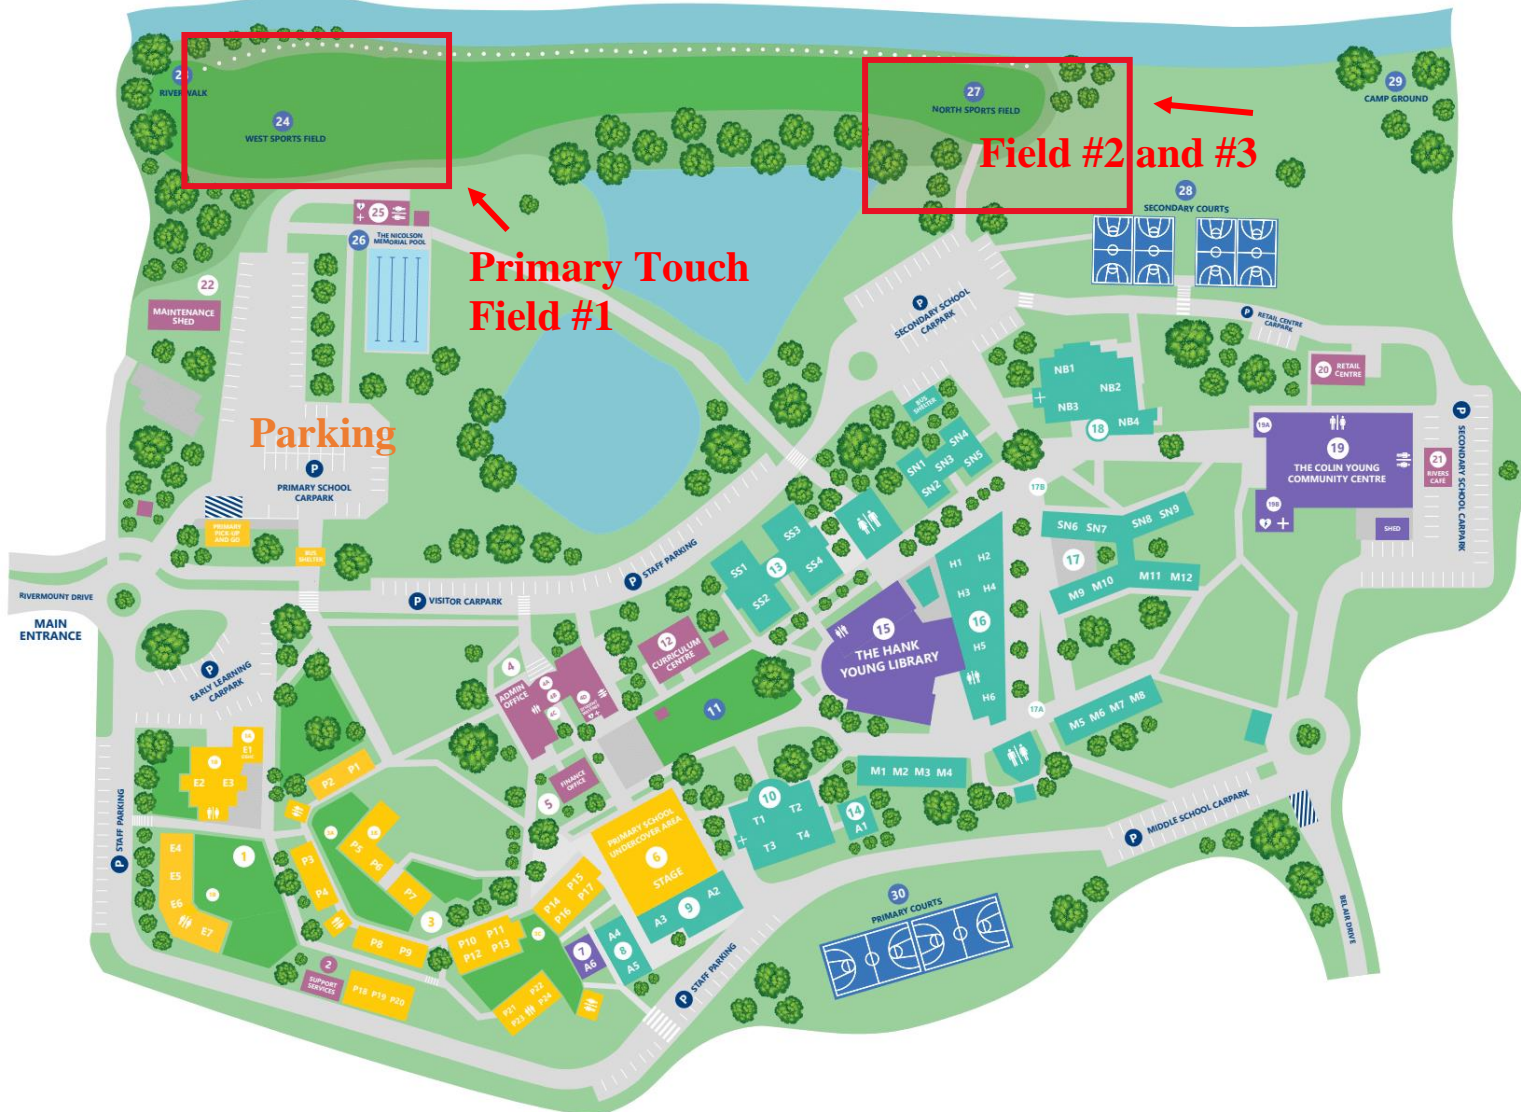

*Yr 3/4 Rivermount to play 2 matches

Primary Indoor Cricket:

Ozsports Springwood – 3269 Logan Rd, Underwood

	Ct 1	Ct 2	Ct 3	Ct 4
8:00am	Yr 3/4	Yr 3/4	Yr 5/6	Yr 5/6
	TSAC * v Sheldon	RLC Gold v RLC White	TSAC v Sheldon	RLC Gold v RLC White
9:30am	Yr 3/4		Yr 5/6	Yr 5/6
	TSAC * v RLC Blue		Rivermount v RLC Gold	RLC Blue v Staines

*Yr 3/4 TSAC to play 2 matches

RIVERMOUNT COLLEGE

Campus Map

20m

+ First Aid Kits ♥ Defibrillators ♿ Toilets P Parking ▨ Drop-off Zone

- 1 EARLY LEARNING CENTRE
- 1A Outside School Hours Care (E1)
- 1B Kindy (E2 - E3)
- 1C Prep (E4 - E7)
- 2 STUDENT SUPPORT SERVICES
- 3 PRIMARY SCHOOL CLASSROOMS
- 3A Lower Primary (P1 - P9)
- 3B Primary Canteen
- 3C Upper Primary (P10 - P17)
- 4 ADMINISTRATION OFFICE
- 4A Reception
- 4B Student Services
- 4C Lost Property
- 4D Student Welfare
- 5 FINANCE OFFICE
- 6 PRIMARY UNDERCOVER AREA
- 7 PERFORMING ARTS TUITION (A6)
- 8 MUSIC CENTRE (A4 - A5)
- 9 ART CENTRE (A1 - A3)
- 10 TECHNOLOGY CENTRE (T1 - T4)
- 11 YALNUN WANGGAIBAH (THE COLLEGE GREEN)
- 12 CURRICULUM CENTRE
- 13 SCIENCE CENTRE (SS1 - SS4)
- 14 DANCE STUDIO (A1)
- 15 THE HANK YOUNG LIBRARY
Career Guidance Office
- 16 THE SENIOR HUB | H1 - H6
Student Support Services
- 17 SECONDARY SCHOOL CLASSROOMS
- 17A Middle School (M1 - M12)
- 17B Secondary School (SN1 - SN9)
- 18 THE NEVILLE BONNER CENTRE | NB1 - NB4
- 19 THE COLIN YOUNG COMMUNITY CENTRE
- 19A Secondary Canteen
- 19B Gymnasium
- 20 RETAIL CENTRE
- 21 RIVERS CAFÉ
- 22 MAINTENANCE
- 23 RIVERWALK
- 24 WEST SPORTS FIELD
- 25 POOL CANTEEN
- 26 THE NICOLSON MEMORIAL POOL
- 27 NORTH SPORTS FIELD
- 28 SECONDARY COURTS
- 29 CAMP GROUND
- 30 PRIMARY COURTS